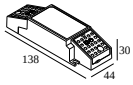

21012 0278 LED POWER SUPPLY MULTI POWER 500-700 / 20W DIM8

1 ☐

Dimtype: mains (phase cut-off)

Cutout dimension (mm): 55