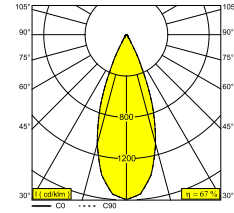

MINI DEEP RINGO II X 92737

19424 9230 N

AVAILABLE IN

BLACK 19424 9230 B

FLEMISH BRONZE OUTDOOR 19424 9230 FBRX

ANTHRACITE 19424 9230 N

WHITE 19424 9230 W

[View on website](#)

General info

LOCATION	indoor-outdoor
INSTALLATION	Ceiling Recessed
CUTOUT SHAPE/SIZE (MM)	round - 56
RECESSED DEPTH (MM)	80
THICKNESS OF MOUNTING SURFACE (MM)	min.5
INGRESS PROTECTION	IP65
WEIGHT (KG)	0.2
ADJUSTABILITY	non adjustable
INFORMATION	REFLECTOR WFL-37° EXCL.LED POWER SUPPLY 350-500mA-DC

Electrical info

CLASS	III
DIM TYPE	depending on power supply
ENERGY CLASS	E
CERTIFICATES	CB, ENEC, EPD

Lightsource info

LIGHTSOURCE NAME	LED
LIGHTSOURCE	LED array 5,8-8,6W / CRI>90 (R9: 60) / 2700K / 702-974lm
TM-30 VALUES	rf: 89 / Rg: 100
SDCM	SDCM1
RISKGROUP	RG1
LM80	L90B10 > 50000
BEAMANGLE	37°
LED TECHNICS (LIGHT SOURCE)	974lm // 8,6W // 113lm/W
LED TECHNICS (LUMINAIRE)	649lm // 9,9W // 66lm/W

Requirements

LED POWER SUPPLY 350 / 500mA-DC DIM

For detailed installation instructions, please consult the manual : [19424_XXX0_HAND.pdf](#)