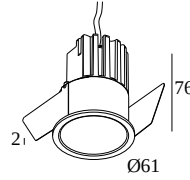

MINI DEEP RINGO II X 92737

19424 9230 N

AVAILABLE IN

BLACK 19424 9230 B

FLEMISH BRONZE OUTDOOR 19424 9230 FBRX

ANTHRACITE 19424 9230 N

WHITE 19424 9230 W