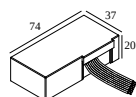

Min current | Max current

300 48 350 ED1 LED POWER CONVERTER 48V-DC to 350 mA-DC / 15W DIM1

2

Dimtype: 1-10V

Cutout dimension (mm): 30

300 48 350 ED5 LED POWER CONVERTER 48V-DC to 350 mA-DC / 15W DIM5

2

Dimtype: DALI

Cutout dimension (mm): 45

DELTALIGHT

MINI DEEP RINGO II X 92737

19424 9230 N

300 48 350 MDL LED POWER CONVERTER 48V-DC to 350 mA-DC / 15W MDL

2

Dimtype: non-dimmable

Cutout dimension (mm): 30