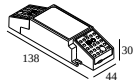

2->2

Dimtype: mains (phase cut-off)

Cutout dimension (mm): 50

21012 0278 LED POWER SUPPLY MULTI POWER 500-700 / 20W DIM8

1

Dimtype: mains (phase cut-off)

Cutout dimension (mm): 55

21012 0288 LED POWER SUPPLY MULTI POWER 500-700 / 36W DIM8